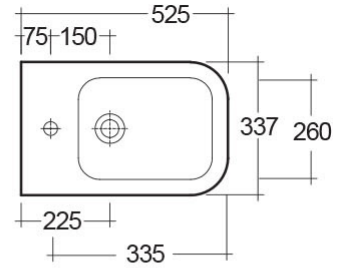

RAK-METROPOLITAN

Bidet | Filo Muro

RAK
CERAMICS

Scheda tecnica

Dimensioni: 525 x 337 mm

Peso: 23 Kg

Colore: bianco alpino

Parti: MEBI00001 - METROPOLITAN BIDET BACK TO WALL 52CM

Collezione: [RAK-METROPOLITAN](#)

Codice	Nome
MEBI00001	METROPOLITAN BIDET BACK TO WALL 52CM

Dimensions: All measurements are in millimeters and are subject to normal manufacturing variations.
Note: Due to a continuing development programme to improve design and performance, the manufacturer reserves all rights to vary specifications without prior information.
Please note accessories are for photographic use only.