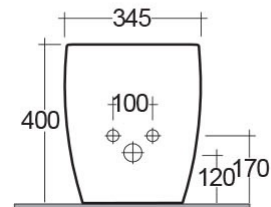

RAK-METROPOLITAN

Bidet | Filo Muro

RAK
CERAMICS

Scheda tecnica

Dimensioni: 525 x 337 mm

Peso: 23 Kg

Colore: bianco alpino

Parti: MEBI00001 - METROPOLITAN BIDET BACK TO WALL 52CM

Collezione: [RAK-METROPOLITAN](#)

Codice	Nome
MEBI00001	METROPOLITAN BIDET BACK TO WALL 52CM

Dimensions: All measurements are in millimeters and are subject to normal manufacturing variations.
Note: Due to a continuing development programme to improve design and performance, the manufacturer reserves all rights to vary specifications without prior information.
Please note accessories are for photographic use only.