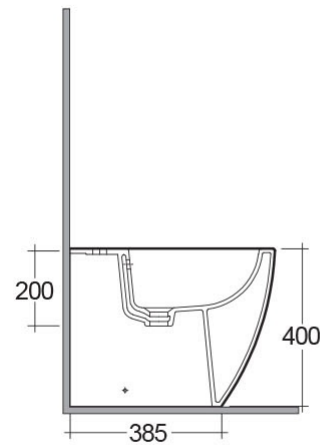

RAK-METROPOLITAN

Bidet | Filo Muro

RAK
CERAMICS

Scheda tecnica

Dimensioni: 525 x 337 mm

Peso: 23 Kg

Colore: bianco alpino

Parti: MEBI00001 - METROPOLITAN BIDET BACK TO WALL 52CM

Collezione: [RAK-METROPOLITAN](#)

Codice	Nome
MEBI00001	METROPOLITAN BIDET BACK TO WALL 52CM

Dimensions: All measurements are in millimeters and are subject to normal manufacturing variations.
Note: Due to a continuing development programme to improve design and performance, the manufacturer reserves all rights to vary specifications without prior information.
Please note accessories are for photographic use only.