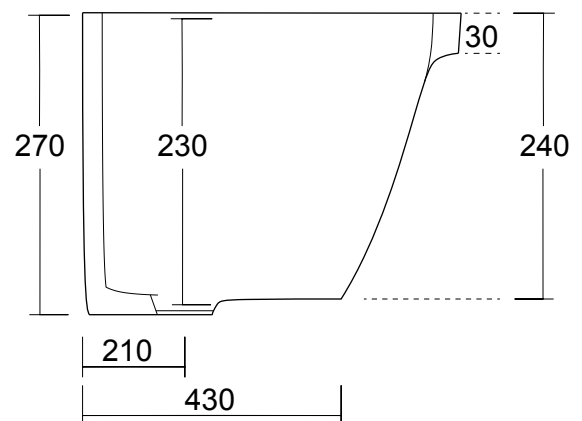

*OPZIONALE: Mobile abbinato cod. MO1783

*Optional: Matched with support cabinet cod. MO1783