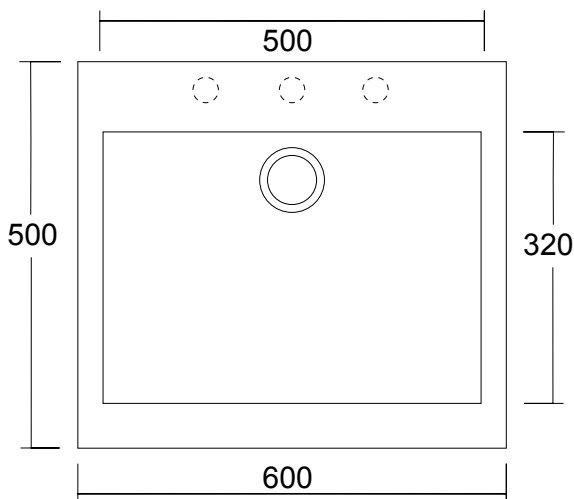

*OPZIONALE: Mobile abbinato cod. MO1783

*Optional: Matched with support cabinet cod. MO1783