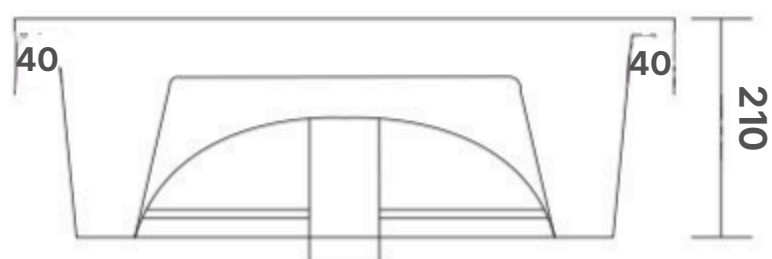

*OPZIONALE: Asse in legno cod. AS2954

*Optional: Wooden Board cod. AS2954