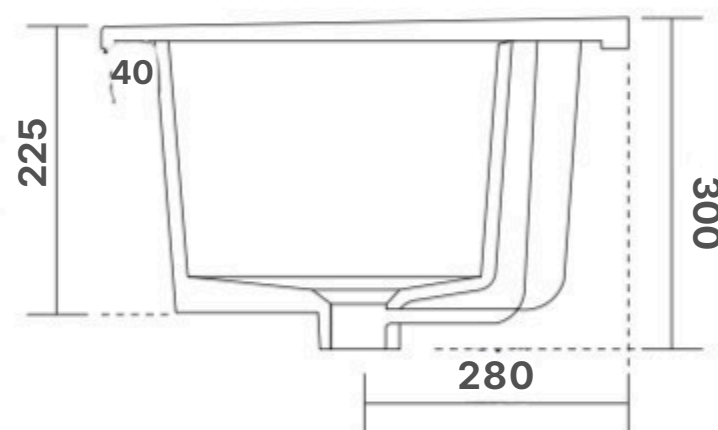

*OPZIONALE: Asse in legno cod. AS2954

*Optional: Wooden Board cod. AS2954