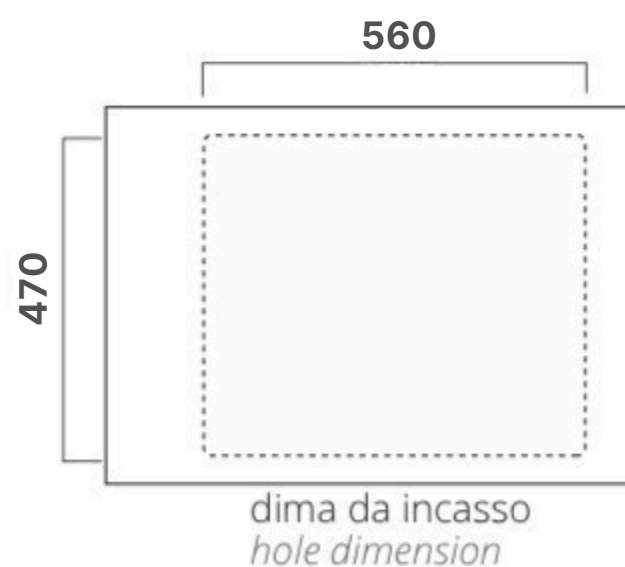

*OPZIONALE: Asse in legno cod. AS2954

*Optional: Wooden Board cod. AS2954